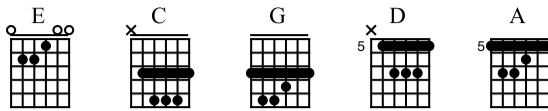

Hey Joe

By Jimi Hendrix (The original tuning is a semitone down)

Arrangement by Carlos Thrale

Standard tuning

♩ = 82

E-Gt

H P sl. P P E sl. sl. E

mf